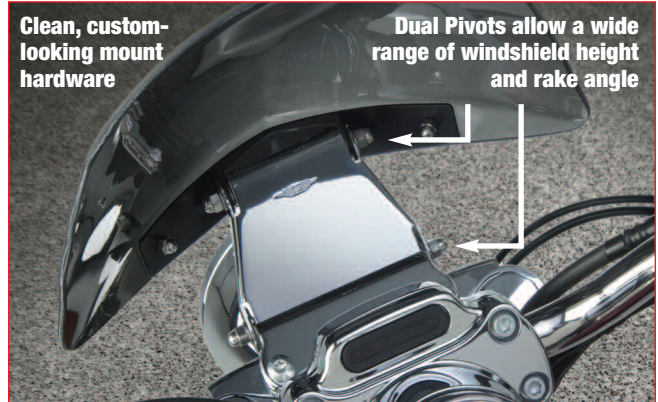

Stock Two-Piece 1.25" Top Clamp Mount

- N2712 Chrome Mounts/Light Tint Shield
- N2713 Chrome Mounts/Dark Tint Shield

PRODUCT FEATURES

The custom, fully-adjustable mounting bracket uses our **Dual Pivot™ action** to allow infinite positioning for different rider heights or weather conditions. A simple wrench is all that's needed... satisfyingly simple in a complex world.

Clean, custom-looking mount hardware

Dual Pivots allow a wide range of windshield height and rake angle

THE BEST MATERIALS

- Hardcoated polycarbonate material
- Quality is evident when you feel the smooth radiused edge and look at the shape of a National Cycle windshield
- Available in rich Dark Tint or Light Tint with chrome or black mounting hardware
- 3-Year Warranty against breakage... period!