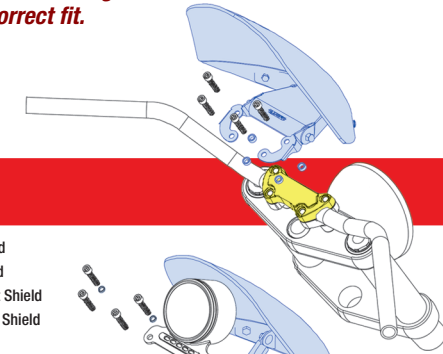

THE RIDER'S CHOICE IN SMALL SHIELDS

PRODUCT DETAILS

Height: 14.50" (36.8cm)
Width: 12.50" (31.8cm)

Gladiator windshields are measured from the bottom center to the top of the shield, and horizontally at their widest point.

There is a Gladiator® model to fit virtually every stock top clamp mount. Check the "Products By Bike" section of our web site to find the correct application for your bike.

If you have a custom bike or aren't sure what to order, call our Customer Service at 877-WSCREEN and we'll be glad to help you determine the correct fit.

Stock One-Piece Top Clamp Mount

- N2700 Chrome Mounts/Light Tint Shield
- N2701 Chrome Mounts/Dark Tint Shield
- N2702 Wrinkle Black Mounts/Light Tint Shield
- N2703 Wrinkle Black Mounts/Dark Tint Shield