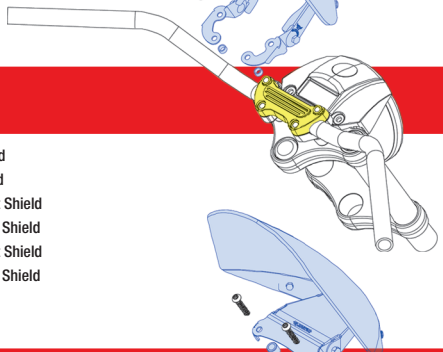

Stock Speedo Gauge Top Clamp Mount

- N2704 Chrome Mounts/Light Tint Shield
- N2705 Chrome Mounts/Dark Tint Shield
- N2706 Wrinkle Black Mounts/Light Tint Shield
- N2707 Wrinkle Black Mounts/Dark Tint Shield
- N2714 Wrinkle Black Mounts/Light Tint Shield
- N2715 Wrinkle Black Mounts/Dark Tint Shield