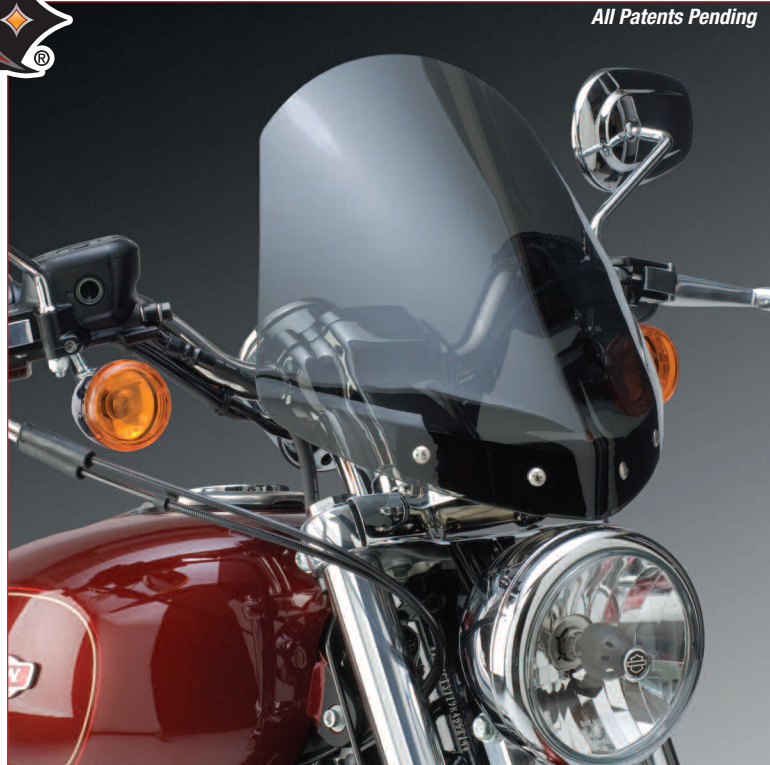

THE RIDER'S CHOICE IN SMALL SHIELDS

GLADIATOR®

All Patents Pending

Finally, a custom look in windshields that is worthy of your big iron – the **Gladiator® Windshield from National Cycle!**

The clean appearance of its **DualPivot™ mounting bracket** is achieved by mounting directly to the top clamp, leaving your bike's handlebars and forks clean and uncluttered.

Top Left: N2711 Gladiator
Dark Tint with Chrome Mounts; \$244.95 Retail

Top Right: N2709 Gladiator
Dark Tint with Chrome Mounts; \$214.95 Retail

Lower Left: N2706 Gladiator
Light Tint with Black Mounts; \$186.95 Retail

Lower Right: N2705
Dark Tint with Chrome Mounts; \$219.95 Retail

WORLDWIDE LEADER IN WINDSHIELD TECHNOLOGY

THE RIDER'S CHOICE IN SMALL SHIELDS

PRODUCT DETAILS

Height: 14.50" (36.8cm)
Width: 12.50" (31.8cm)